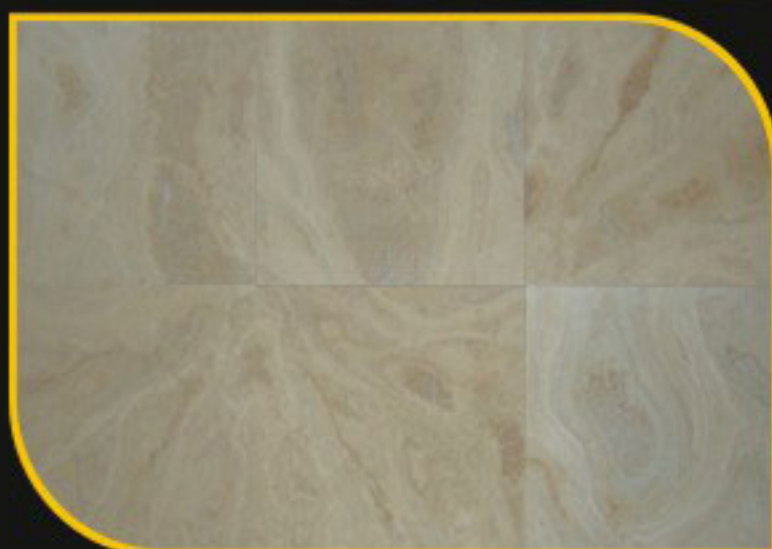

Travertine Tiles

LIGHT ACTIVE TRAVERTINE

AVAILABLE FACE FINISHINGS

- Honed
- Filled
- Unfilled
- Polished
- Brushed
- Sandblasted
- Bushammered
- Tumbled
- Cross Cut
- Veins Cut