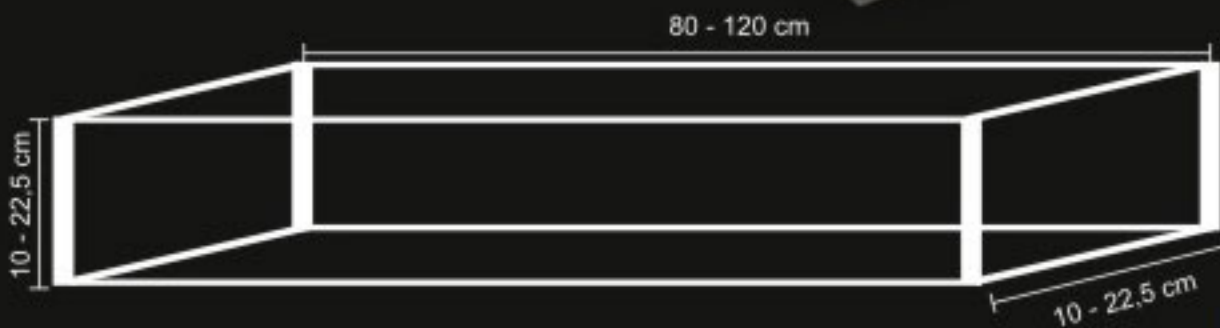

AVAILABLE FINISHINGS

- Honed
- Unfilled
- Brushed
- Sandblasted
- Tumbled
- Splitface