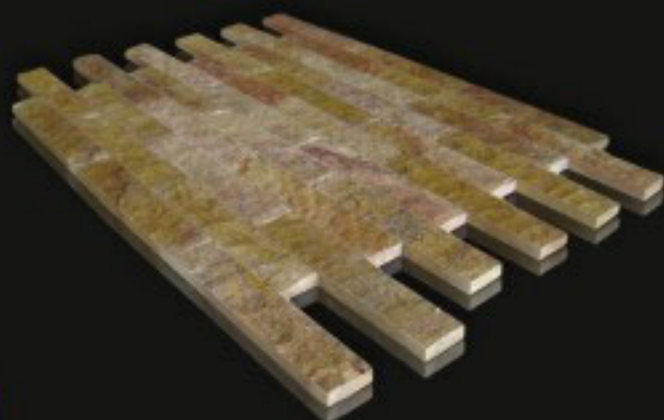

SPLITFACE SCABOS TRAVERTINE