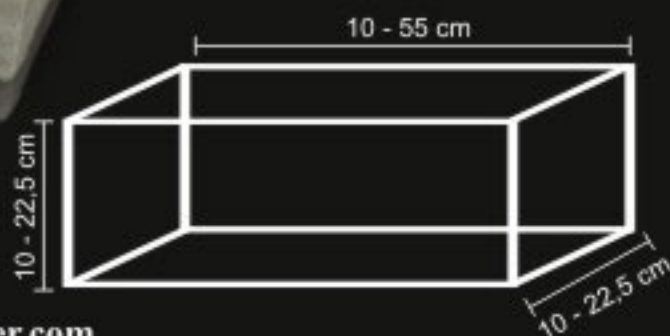

www.konmer.com