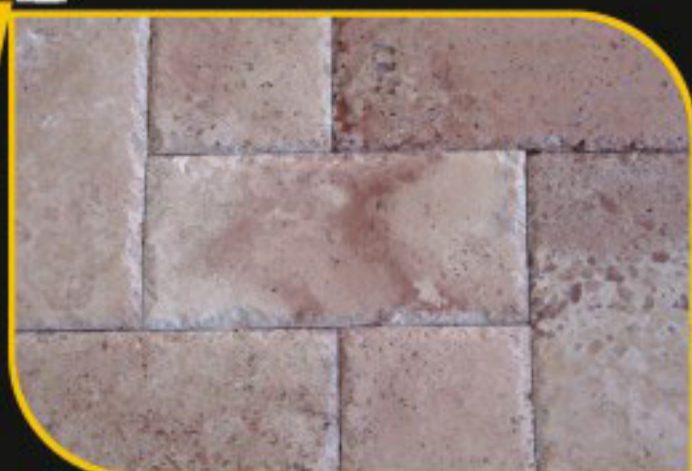

AVAILABLE FACE FINISHINGS

- * Honed
- * Brushed
- * Tumbled

Pool Copings

AVAILABLE SIZES

4"x9"x4"

AVAILABLE COLORS

- * Light
- * Classic
- * Noce
- * Walnut
- * Yellow
- * Scabos
- * Red

www.konmer.com

Pavers

AVAILABLE SIDE FINISHINGS

- * Chiselled Edge
- * Bevelled Edge

AVAILABLE FACE FINISHINGS

- * Honed
- * Filled
- * Unfilled
- * Brushed
- * Sandblasted
- * Tumbled
- * Cross Cut
- * VeinS Cut

AVAILABLE COLORS