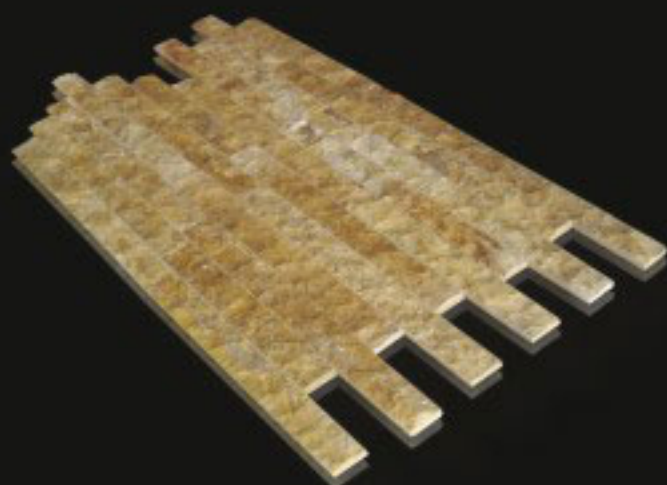

French Pattern Set

www.konmer.com

www.konmer.com

Splitface Travertines

AVAILABLE SIZES

SIZE (HIGH/CM)	THICKNESS / CM
5-20	2-20

SPLITFACE LIGHT TRAVERTINE

SPLITFACE YELLOW TRAVERTINE